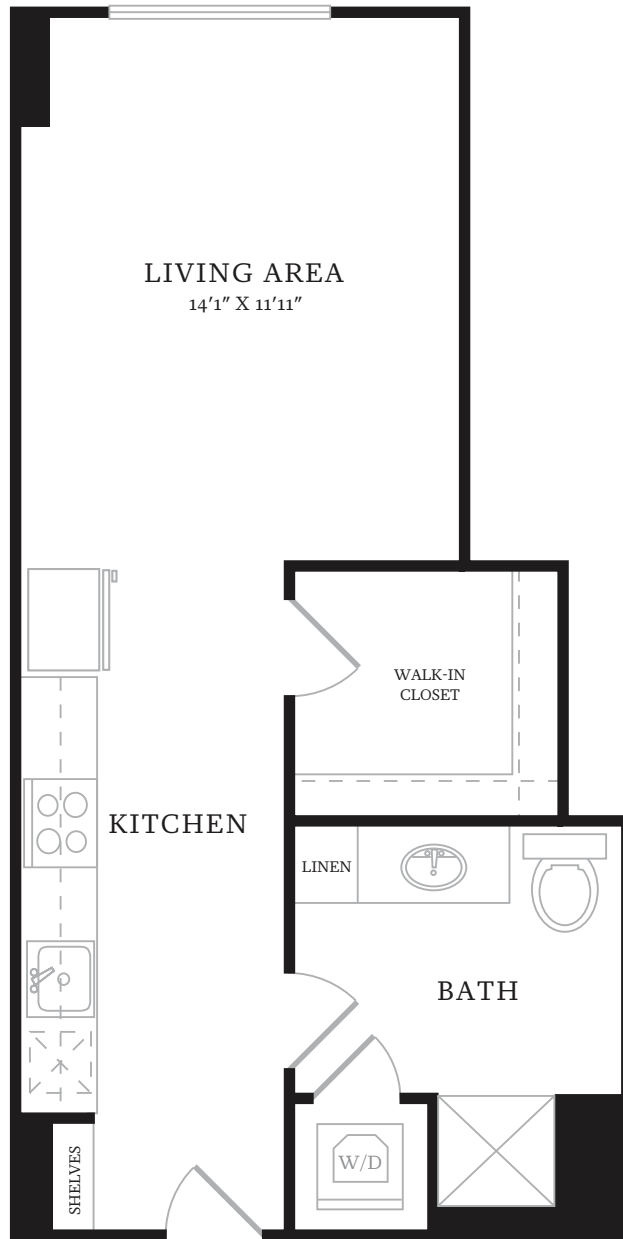

R E S A

A1B

22 M STREET NE
WASHINGTON, DC 20002
T 202-908-6968

STUDIO
489 SF

APARTMENT _____

RENT _____

DATE AVAILABLE _____