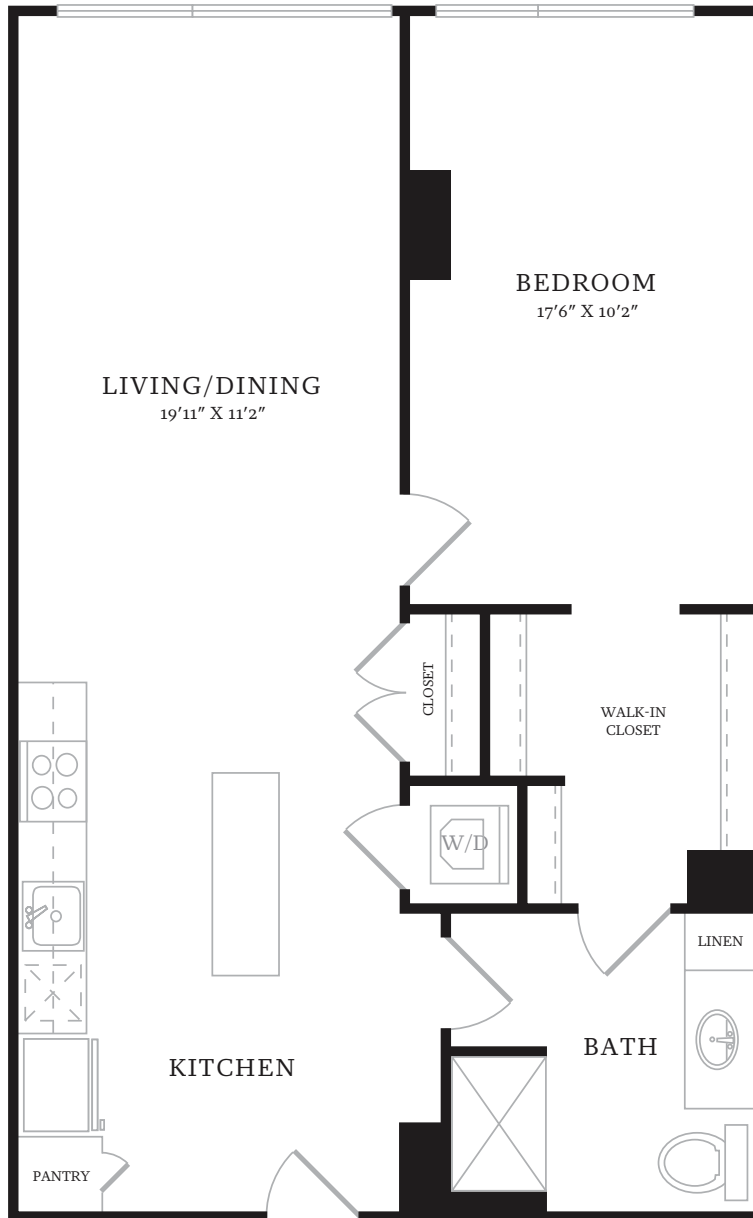

R E S A

B4B1

22 M STREET NE
WASHINGTON, DC 20002
T 202-908-6968

1 BED, 1 BATH
812 SF

APARTMENT _____

RENT _____

DATE AVAILABLE _____