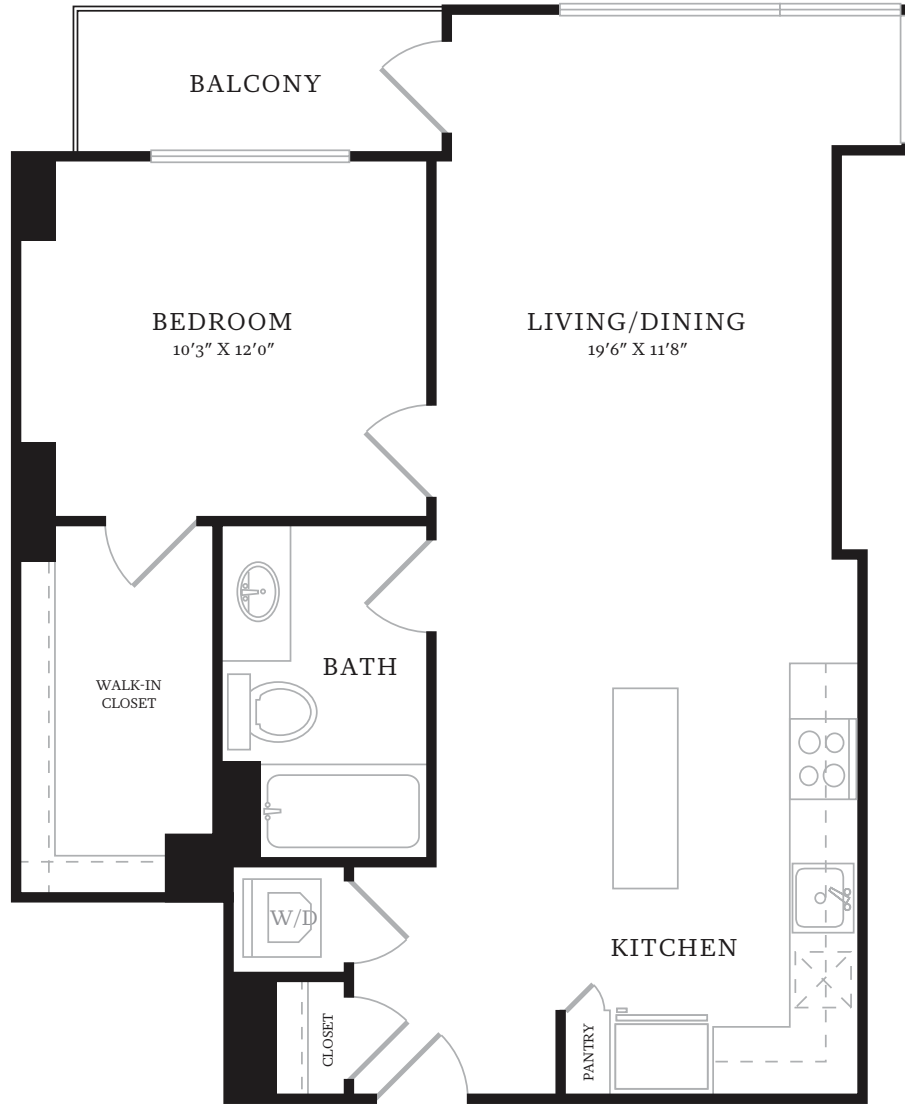

22 M STREET NE
WASHINGTON, DC 20002
T 202-908-6968

1 BED, 1 BATH
737 SF

APARTMENT _____

RENT _____

DATE AVAILABLE _____