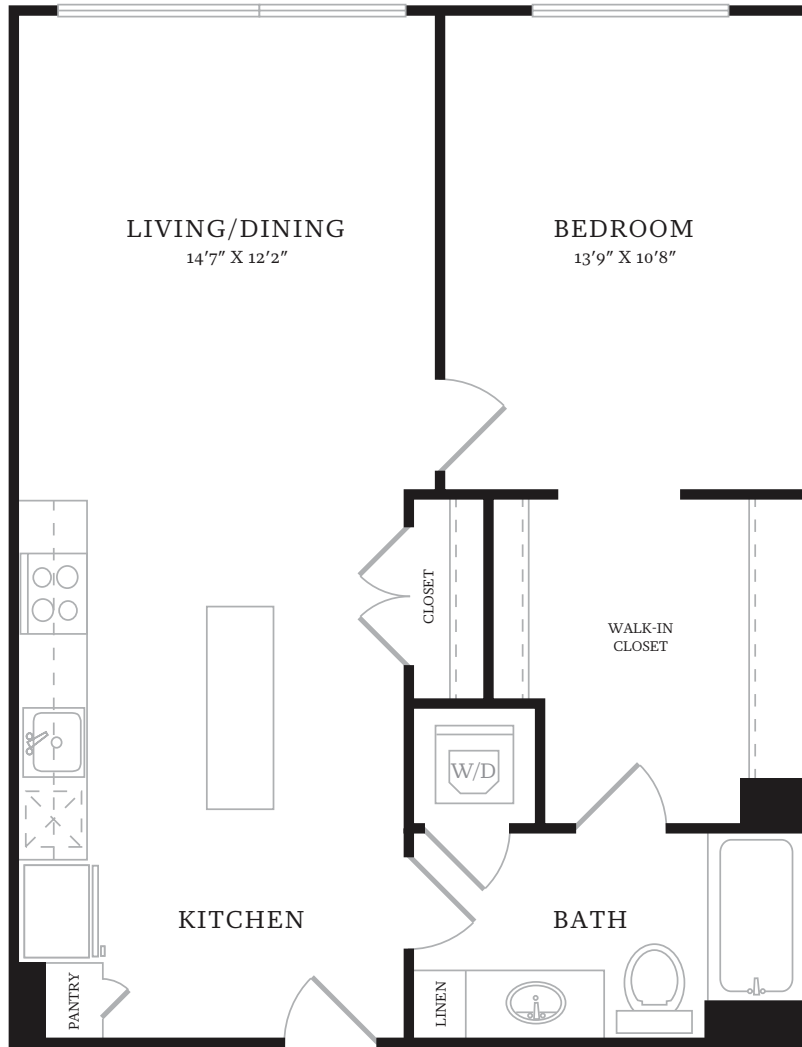

22 M STREET NE
WASHINGTON, DC 20002
T 202-908-6968

1 BED, 1 BATH
736 SF

APARTMENT _____

RENT _____

DATE AVAILABLE _____